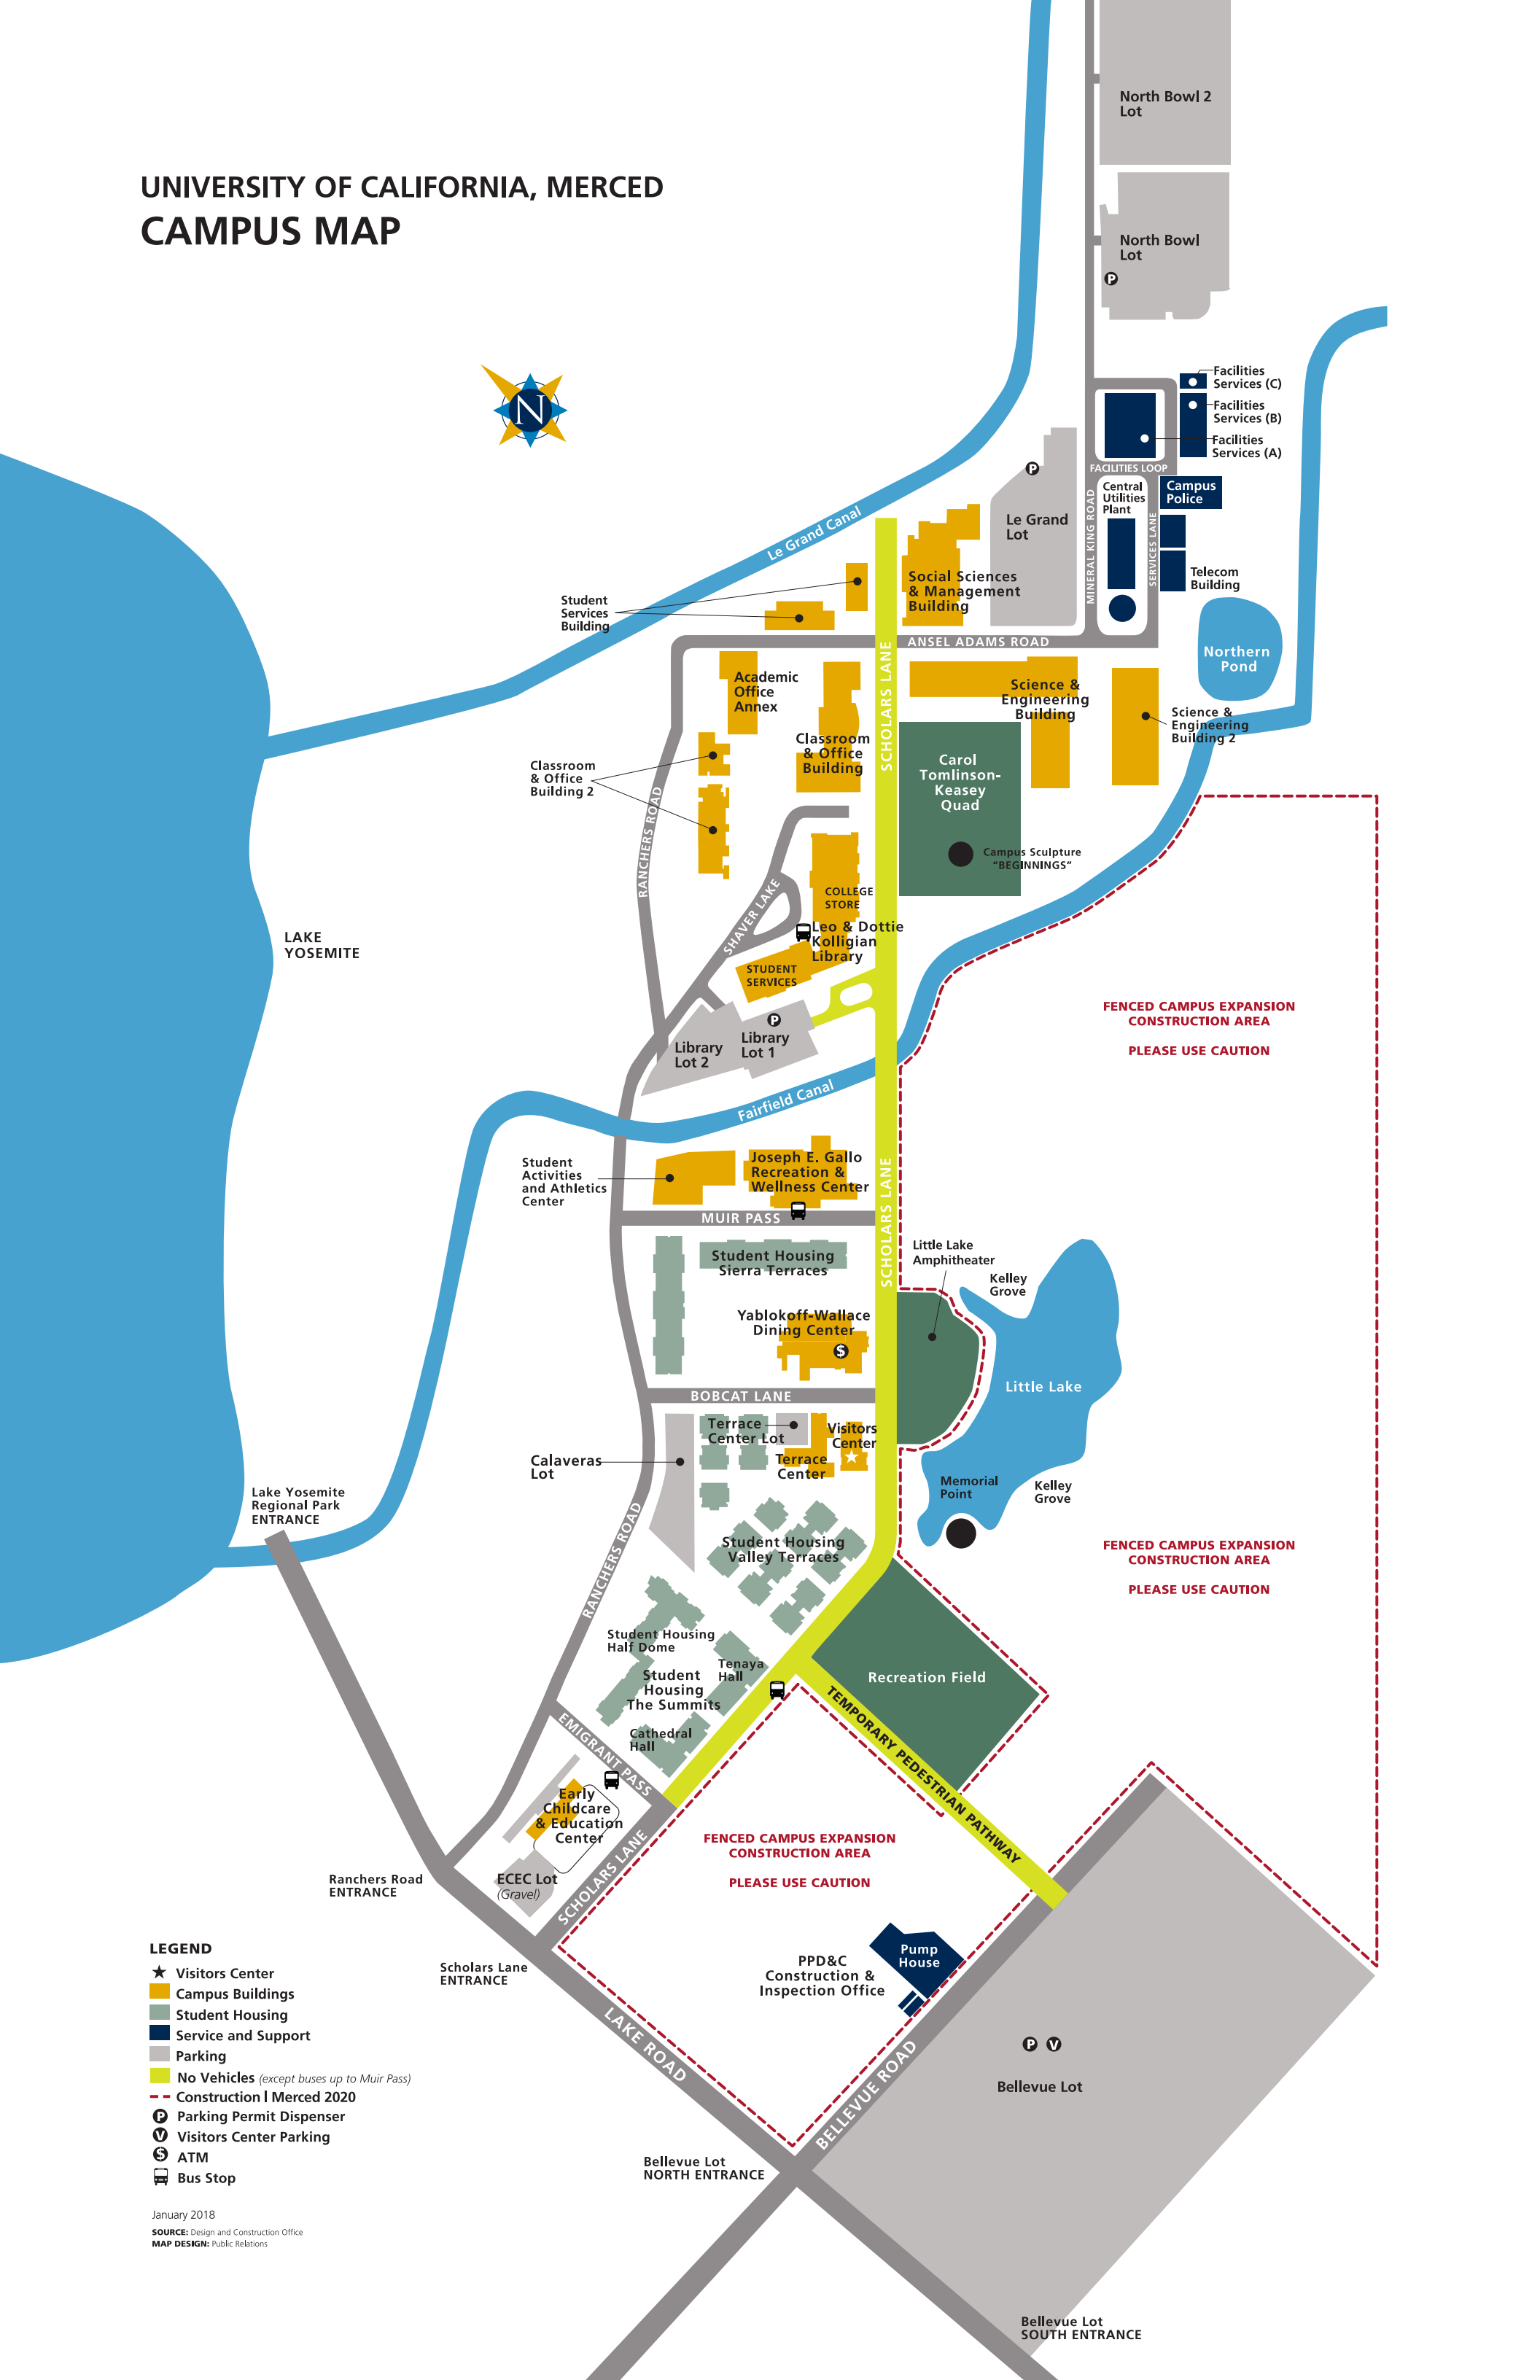

UNIVERSITY OF CALIFORNIA, MERCED CAMPUS MAP

- Facilities Services (C)
- Facilities Services (B)
- Facilities Services (A)

**FENCED CAMPUS EXPANSION
CONSTRUCTION AREA**
PLEASE USE CAUTION

**FENCED CAMPUS EXPANSION
CONSTRUCTION AREA**
PLEASE USE CAUTION

**FENCED CAMPUS EXPANSION
CONSTRUCTION AREA**
PLEASE USE CAUTION

- LEGEND**
- ★ Visitors Center
 - Campus Buildings
 - Student Housing
 - Service and Support
 - Parking
 - No Vehicles (except buses up to Muir Pass)
 - - - Construction | Merced 2020
 - P Parking Permit Dispenser
 - V Visitors Center Parking
 - ATM
 - Bus Stop

January 2018
SOURCE: Design and Construction Office
MAP DESIGN: Public Relations