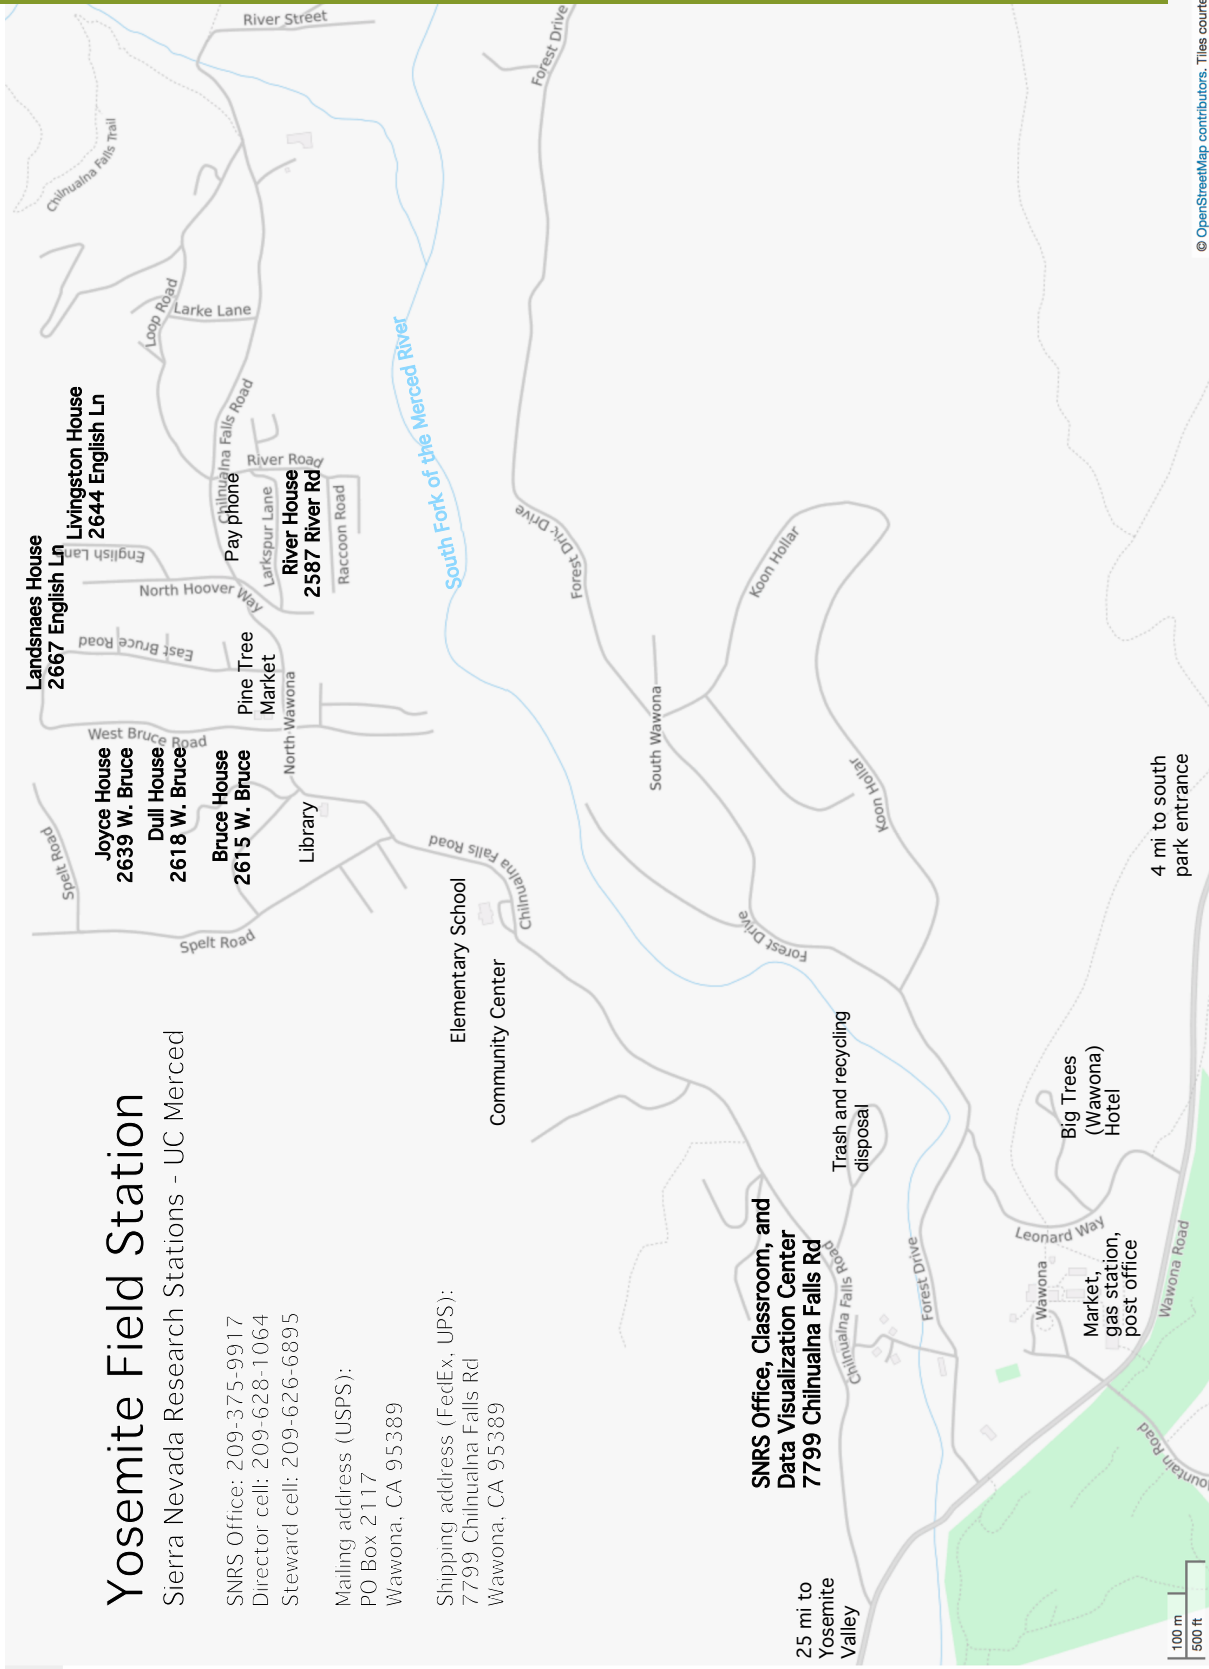

YOSEMITE FIELD STATION MAP

Yosemite Field Station

Sierra Nevada Research Stations - UC Merced

SNRS Office: 209-375-9917
 Director cell: 209-628-1064
 Steward cell: 209-626-6895

Mailing address (USPS):
 PO Box 2117
 Wawona, CA 95389

Shipping address (FedEx, UPS):
 7799 Chilnuaina Falls Rd
 Wawona, CA 95389