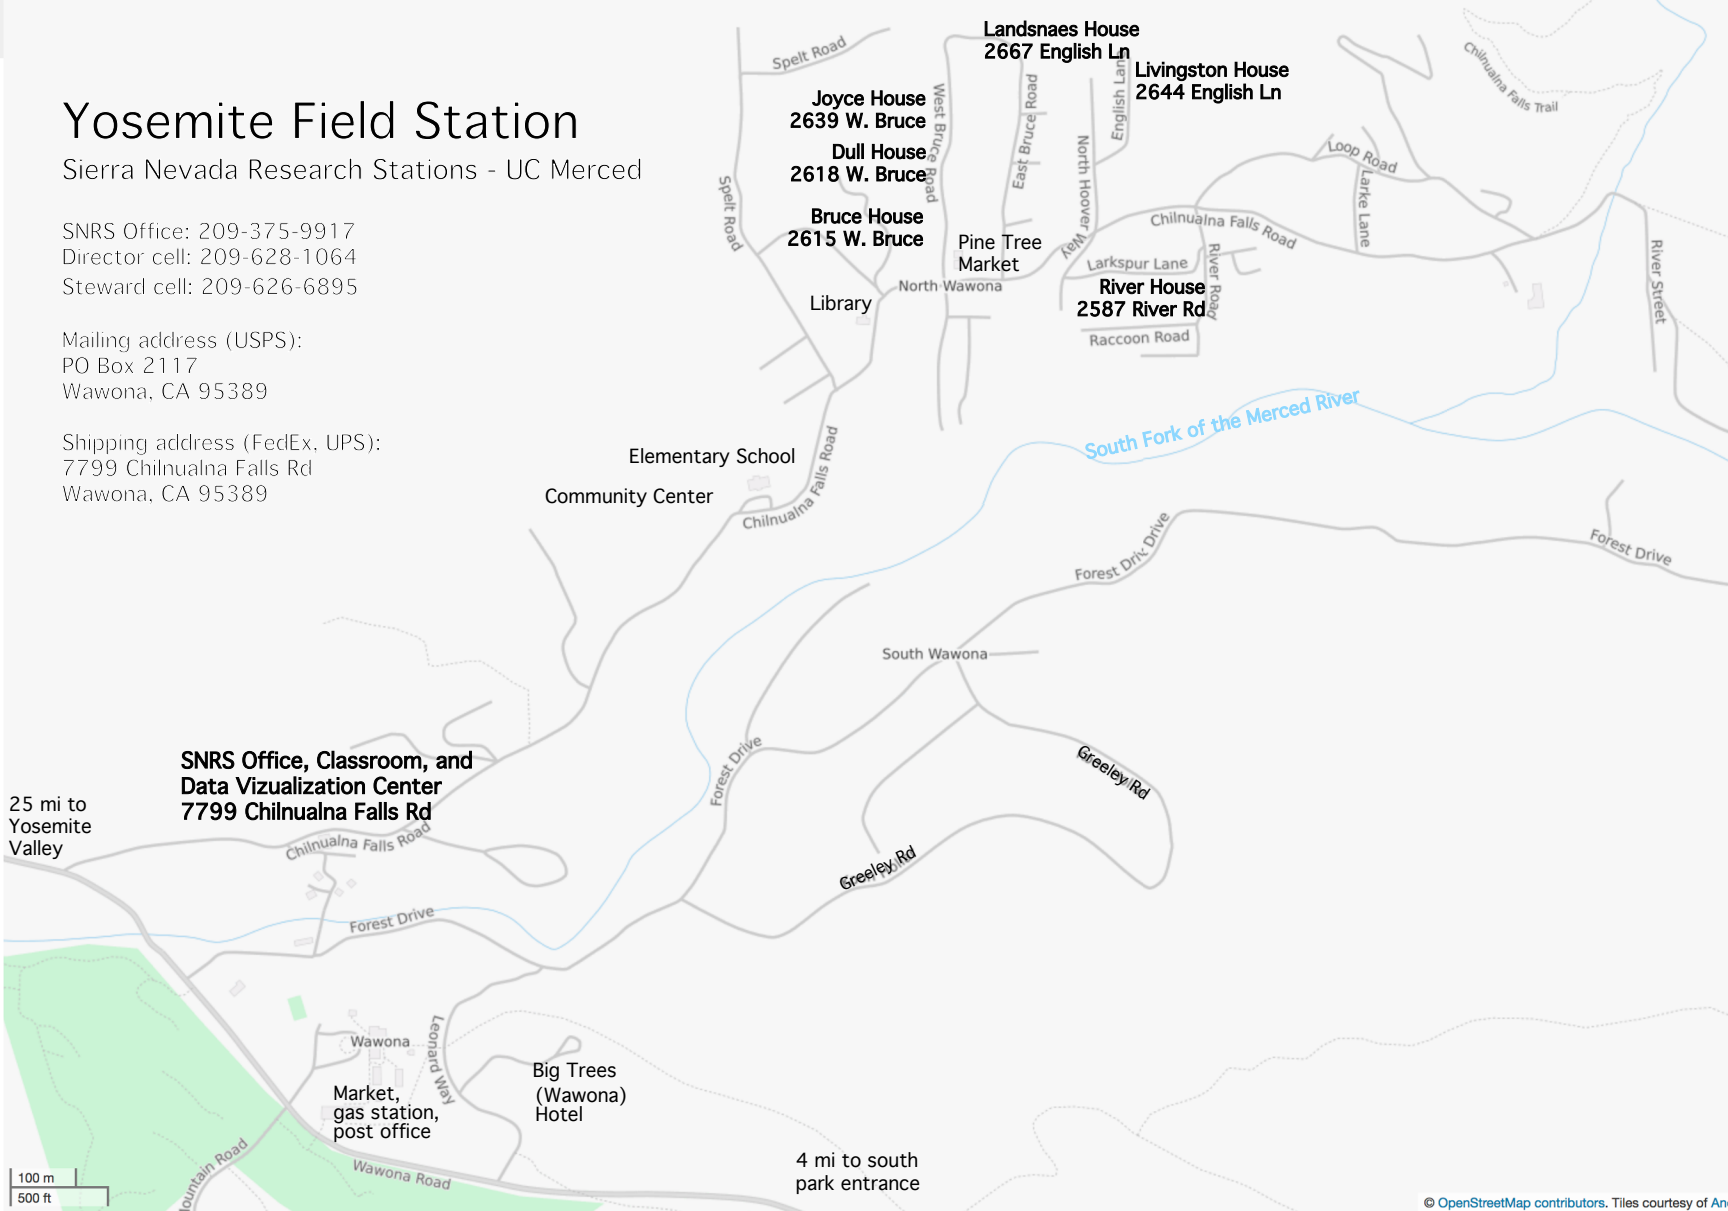

# Yosemite Field Station

Sierra Nevada Research Stations - UC Merced

SNRS Office: 209-375-9917  
Director cell: 209-628-1064  
Steward cell: 209-626-6895

Mailing address (USPS):  
PO Box 2117  
Wawona, CA 95389

Shipping address (FedEx, UPS):  
7799 Chilnualna Falls Rd  
Wawona, CA 95389

25 mi to Yosemite Valley

4 mi to south park entrance